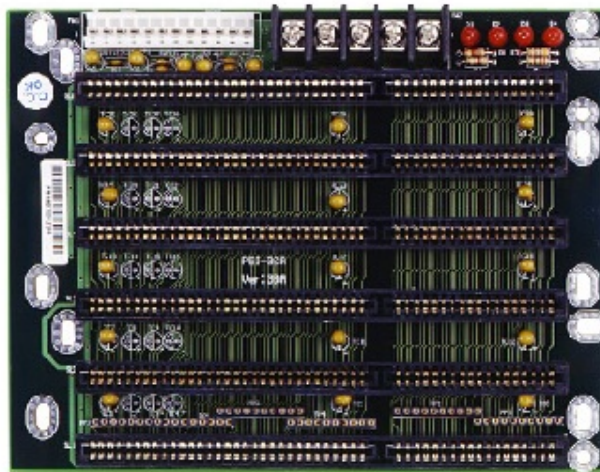

Backplane

www.protech.com.tw

PBI-06A :: ISA Backplane

6 ISA Bus Slots

AT compatible 12-pin power input connector (P8/P9)

With LED power indicators for +5V, -5V, +12V, -12V

Heavy duty terminal block connectors